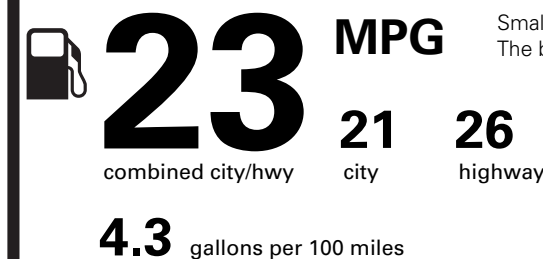

FUNCTIONAL

- AUTO HOLD
- BLIND SPOT INFORMATION SYS
- CROSS-TRAFFIC ALERT
- CRUISE CONTROL
- ELECTRIC PWR ASST STEERING
- HILL START ASSIST
- INTELLIGENT ACCESS W/PUSH BUTTON START
- LANE-KEEPING SYSTEM
- LINCOLN CONNECT™ - 4G MODEM W/WIFI CAPABILITY
- REAR PARKING SENSORS
- REARVIEW CAMERA W/WASHER
- SECURICODE™ KEYLESS KEYPAD
- SYNC@4 W/EVR & 13.2" SCR

SAFETY/SECURITY

- ADVANCETRAC™ WITH RSC
- AIRBAGS-DUAL-STAGE FRONT
- AIRBAGS-SIDE IMPACT/SAFETY CANOPY SIDE AIR CURTAINS
- AUTO HIGH BEAMS
- PERIMETER ALARM
- PERSONAL SAFETY SYSTEM™
- PRE-COLLISION ASSIST W/AEB
- SOS POST CRASH SYSTEM
- TIRE PRESSURE MONITOR SYS

WARRANTY

- 4YR/50K MILE WARRANTY
- 4YR/50K PICKUPDELIVERY SVC
- 6YR/70K MI POWERTRAIN WARR

INCLUDED ON THIS VEHICLE

(MSRP)

EQUIPMENT GROUP 100A

OPTIONAL EQUIPMENT/OTHER

1. .18" PREMIUM PAINTED ALUM WHL
   - .P245/60R18 A/S BSW TIRES
   - 50 STATE EMISSIONS
   - 18" MINI SPARE WHEEL W/TIRE
2. NO CHARGE
   150.00

PRICE INFORMATION

BASE PRICE	$43,030.00
TOTAL OPTIONS/OTHER	150.00
TOTAL VEHICLE & OPTIONS/OTHER	43,180.00
DESTINATION & DELIVERY	1,195.00

EPA DOT Fuel Economy and Environment

Gasoline Vehicle

Fuel Economy

Small SUVs range from 14 to 129 MPG. The best vehicle rates 142 MPGe.

You spend **$1,250**

more in fuel costs over 5 years compared to the average new vehicle.

Annual fuel cost **$1,550**