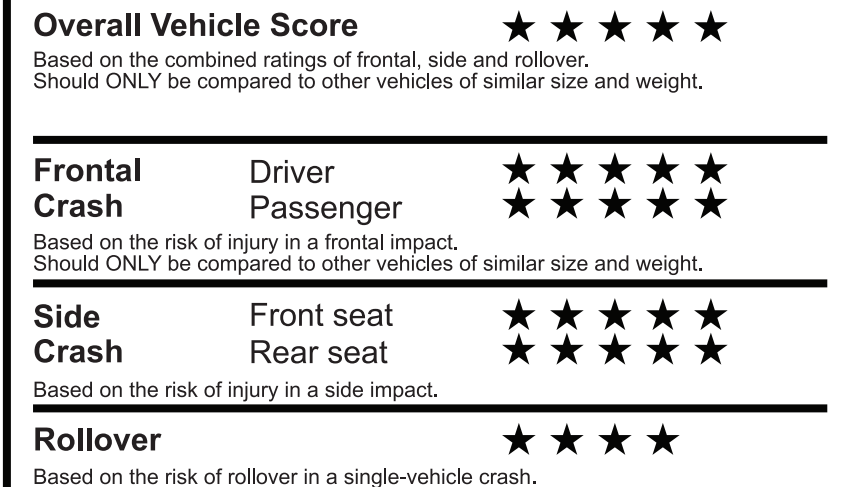

fuelconomy.gov

Calculate personalized estimates and compare vehicles

GOVERNMENT 5-STAR SAFETY RATINGS

Star ratings range from 1 to 5 stars (★★★★★), with 5 being the highest. Source: National Highway Traffic Safety Administration (NHTSA). www.safercar.gov or 1-888-327-4236