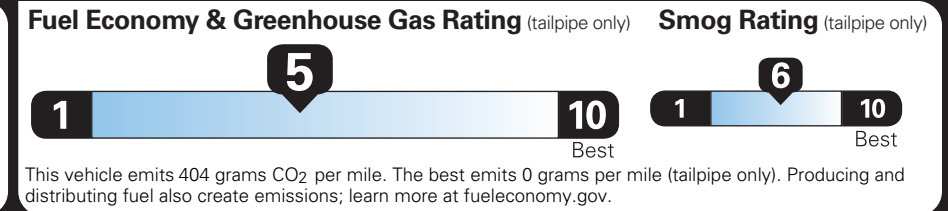

MM131 N RD 2X 220 000103 12 13 21

EPA DOT Fuel Economy and Environment

Gasoline Vehicle

You spend \$1,500 more in fuel costs over 5 years compared to the average new vehicle.

Annual fuel cost \$1,600

Actual results will vary for many reasons, including driving conditions and how you drive and maintain your vehicle. The average new vehicle gets 27 MPG and costs \$6,500 to fuel over 5 years. Cost estimates are based on 15,000 miles per year at \$2.35 per gallon. MPGe is miles per gasoline gallon equivalent. Vehicle emissions are a significant cause of climate change and smog.