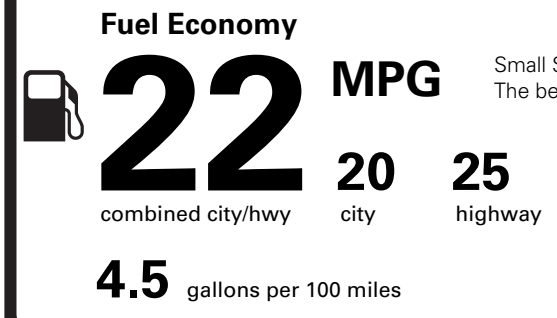

SAFETY/SECURITY

- ADVANCETRAC™ WITH RSC
- AIRBAGS-DUAL-STAGE FRONT
- AIRBAGS-SIDE IMPACT/SAFETY CANOPY SIDE AIR CURTAINS
- AUTO HIGH BEAMS
- PERIMETER ALARM
- PERSONAL SAFETY SYSTEM™
- PRE-COLLISION ASSIST W/AEB
- SOS POST CRASH SYSTEM
- TIRE PRESSURE MONITOR SYS

WARRANTY

- 4YR/50K MILE WARRANTY
- 4YR/50K PICKUPDELIVERY SVC
- 6YR/70K MI POWERTRAIN WARR

INCLUDED ON THIS VEHICLE

EQUIPMENT GROUP 100A

OPTIONAL EQUIPMENT/OTHER

- P245/60R18 A/S BSW TIRES
- 50 STATE EMISSIONS
- 18" MINI SPARE WHEEL W/TIRE
- PREMIUM PACKAGE
- 18" PRM PNT/BRT MCH ALUM WHL

(MSRP)

NO CHARGE
150.00
1,495.00

PRICE INFORMATION

BASE PRICE	$45,000.00
TOTAL OPTIONS/OTHER	1,645.00
TOTAL VEHICLE & OPTIONS/OTHER	46,645.00
DESTINATION & DELIVERY	1,195.00

(MSRP)

TOTAL MSRP $47,840.00

RAMP ONE	CS60
RAMP TWO	CONVOY
ITEM #:	15-M004 O/T 2

LINCOLN AUTOMOTIVE FINANCIAL SERVICES
Whether you decide to lease or finance your vehicle, you'll find the choices that are right for you. See your Lincoln Dealer for details or visit www.lincolnafs.com.

This label is affixed pursuant to the Federal Automobile Information Disclosure Act. Gasoline, License, and Title Fees, State and Local taxes are not included. Dealer installed options or accessories are not included unless listed above.

MM131 N RD 2X 220 000103 12 13 21

EPA DOT Fuel Economy and Environment

Gasoline Vehicle