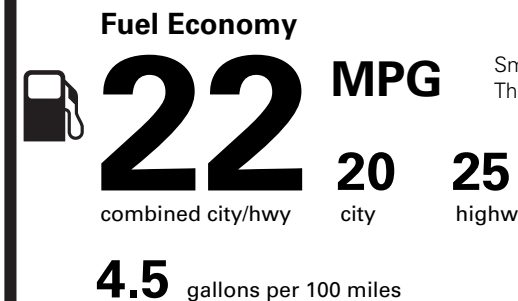

FUNCTIONAL

- BLIND SPOT INFORMATION SYS
- CNCTD BLT-IN NAV(3-YR INC)
- CROSS-TRAFFIC ALERT
- INTELLIGENT ACCESS W/PUSH BUTTON START
- LANE-KEEPING SYSTEM
- LINCOLN CONNECT™- 4G MODEM W/WIFI CAPABILITY
- RAIN-SENSING WIPERS
- REAR PARKING SENSORS
- REARVIEW CAMERA W/WASHER
- SECURICODE™ KEYLESS KEYPAD
- SYNC@4 W/EVR & 13.2" SCRN
- UNIVERSAL GARAGE DOOR OPEN
- WIRELESS CHARGING PAD

SAFETY/SECURITY

- ADVANCETRAC™ WITH RSC
- AIRBAGS-DUAL-STAGE FRONT
- AIRBAGS-SIDE IMPACT/SAFETY CANOPY SIDE AIR CURTAINS
- AUTO HIGH BEAMS
- ENHANCED SECURITY PKG
- PERIMETER ALARM
- PERSONAL SAFETY SYSTEM™
- PRE-COLLISION ASSIST W/AEB
- SOS POST CRASH SYSTEM
- TIRE PRESSURE MONITOR SYS

WARRANTY

- 4YR/50K MILE WARRANTY
- 4YR/50K PICKUPDELIVERY SVC
- 6YR/70K MI POWERTRAIN WARR

INCLUDED ON THIS VEHICLE

EQUIPMENT GROUP 200A

OPTIONAL EQUIPMENT/OTHER

- P245/60R18 A/S BSW TIRES
- 18" PRM PNT/BRT MCH ALUM WHL
- 50 STATE EMISSIONS
- 18" MINI SPARE WHEEL W/TIRE
- ROOF RACK SIDE RAILS-SATIN
- FRONT LICENSE PLATE BRACKET

(MSRP)
NO CHARGE
150.00
195.00
NO CHARGE

PRICE INFORMATION

BASE PRICE	$53,000.00
TOTAL OPTIONS/OTHER	345.00
TOTAL VEHICLE & OPTIONS/OTHER	53,345.00
DESTINATION & DELIVERY	1,195.00

EPA DOT Fuel Economy and Environment

Gasoline Vehicle

Small SUVs range from 14 to 129 MPG. The best vehicle rates 142 MPGe.

You spend $1,500

more in fuel costs over 5 years compared to the average new vehicle.

Annual fuel cost $1,600