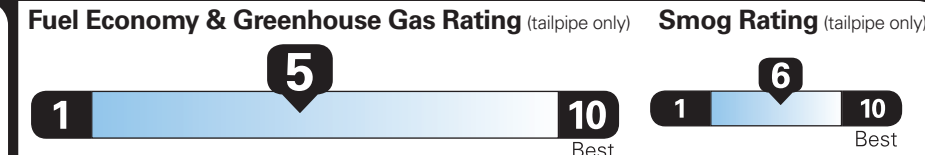

This vehicle emits 404 grams CO₂ per mile. The best emits 0 grams per mile (tailpipe only). Producing and distributing fuel also create emissions; learn more at fueleconomy.gov.

Actual results will vary for many reasons, including driving conditions and how you drive and maintain your vehicle. The average new vehicle gets 27 MPG and costs $6,500 to fuel over 5 years. Cost estimates are based on 15,000 miles per year at $2.35 per gallon. MPGe is miles per gasoline gallon equivalent. Vehicle emissions are a significant cause of climate change and smog.

fueleconomy.gov

Calculate personalized estimates and compare vehicles

GOVERNMENT 5-STAR SAFETY RATINGS

Overall Vehicle Score ★★★★★

Based on the combined ratings of frontal, side and rollover. Should ONLY be compared to other vehicles of similar size and weight.

Frontal Crash Driver Passenger ★★★★★

Based on the risk of injury in a frontal impact. Should ONLY be compared to other vehicles of similar size and weight.

Side Crash Front seat Rear seat ★★★★★

Based on the risk of injury in a side impact.

Rollover ★★★★★

Based on the risk of rollover in a single-vehicle crash.

Star ratings range from 1 to 5 stars (★★★★★), with 5 being the highest. Source: National Highway Traffic Safety Administration (NHTSA). www.safercar.gov or 1-888-327-4236

THE LINCOLN WAY™ APP

Your Dashboard of Services & Features

1. Download the Lincoln Way app* and you can:
2. Remotely start, lock and unlock your vehicle
   - Locate your vehicle and check approximate fuel range
   - Receive vehicle health alerts

The Lincoln Connect™ modem is active and sending vehicle data (e.g., diagnostics) to Lincoln. See in-vehicle Settings for connectivity options.

Lincoln Protect™

Insist on Lincoln Protect! The only extended service plan fully backed by Lincoln and honored at every Lincoln dealership in the U.S., Canada and Mexico. See your Lincoln dealer or visit www.LincolnOwner.com

WARNING: Operating, servicing and maintaining a passenger vehicle, pickup truck, van, or off-road vehicle can expose you to chemicals including engine exhaust, carbon monoxide, phthalates, and lead, which are known to the State of California to cause cancer and birth defects or other reproductive harm. To minimize exposure, avoid breathing exhaust, do not idle the engine except as necessary, service your vehicle in a well-ventilated area and wear gloves or wash your hands frequently when servicing your vehicle. For more information go to www.P65Warnings.ca.gov/passenger-vehicle.

SCAN OR TEXT 2LNB20559 TO 59173

Msg & Data rates may apply. Text HELP for help

www.lincoln.com/help/privacy-terms/

RAMP ONE	CS60	CONVOY	Whether you decide to lease or finance your vehicle, you'll find the choices that are right for you. See your Lincoln Dealer for details or visit www.lincolnafs.com.
RAMP TWO	ITEM #: 15-D030 O/T 2